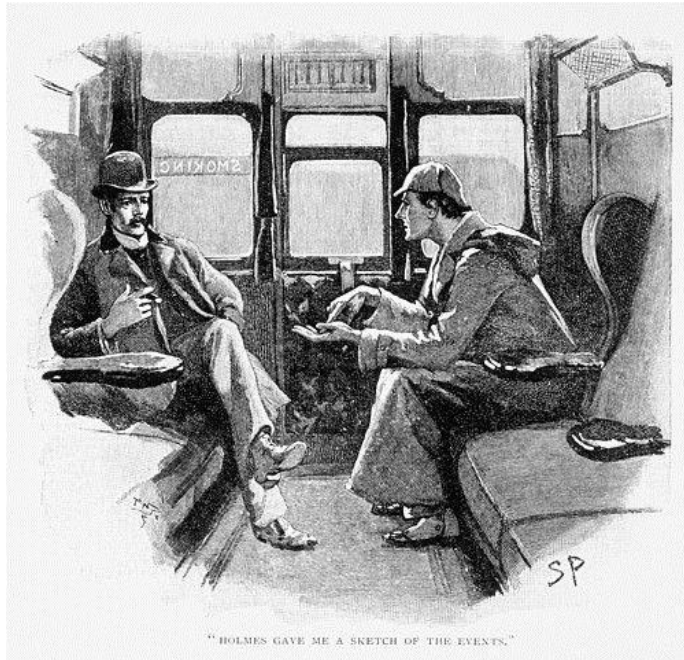

Sherlock Syllabus

"A yellow fog swirls past the window-pane
As night descends upon this fabled street:
A lonely hansom splashes through the rain,
The ghostly gas lamps fail at twenty feet.
Here, though the world explode, these two survive,
And it is always eighteen ninety-five."

— from "221b" by Vincent Starrett

The world of Arthur Conan Doyle's Sherlock Holmes, for all its malice and criminal mischief, is also a world of comfort for his readers. The greatest detective, the most faithful sidekick, the most nefarious criminals all face off in a

gaslit Victorian world of hansom cabs, telegrams, steam trains and street children. Of all Doyle's literary creations, his Sherlock Holmes stories are his longest lasting success. We'll read two of his four Sherlockian novellas, *The Sign of the Four* (or *The Sign of Four*, as it is sometimes published) and *The Hound of the Baskervilles*, as well as a selection of stories. We'll also take a look at Edgar Allan Poe's first detective story, "The Murders in the Rue Morgue," written and first published in Philadelphia, to ascertain the influence it had on Doyle's iconic detective. Finally, we'll take an in-depth look at the items in our current exhibition, *Clever Criminals and Daring Detectives*. Put on your deerstalker, the game's afoot!

Week 1 April 9

The Sign of the Four

Week 2 Apr 23

Sherlock Holmes stories:

"A Scandal in Bohemia"

"The Man with the Twisted Lip"

"The Speckled Band"

"The Final Problem"